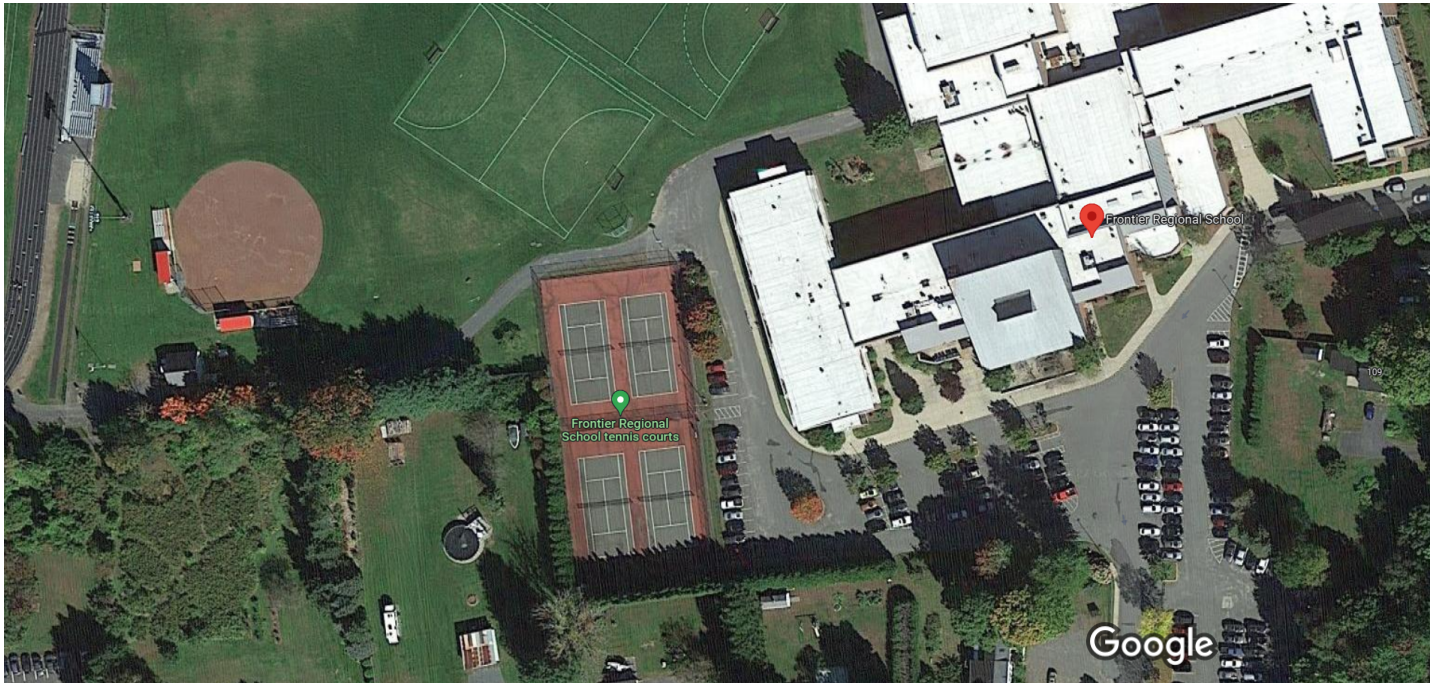

Google Maps Frontier Regional School

Imagery ©2022 CNES / Airbus, Maxar Technologies, Map data ©2022 50 ft

Frontier Regional School

4.8 ★★★★★ 5 reviews

High school

Directions

Save

Nearby

Send to phone

Share

113 N Main St, South Deerfield, MA 01373

Open · Closes 2:45PM

 frsu38.org

 (413) 665-2118

 F9MV+9Q South Deerfield, Deerfield, MA

 Send to your phone