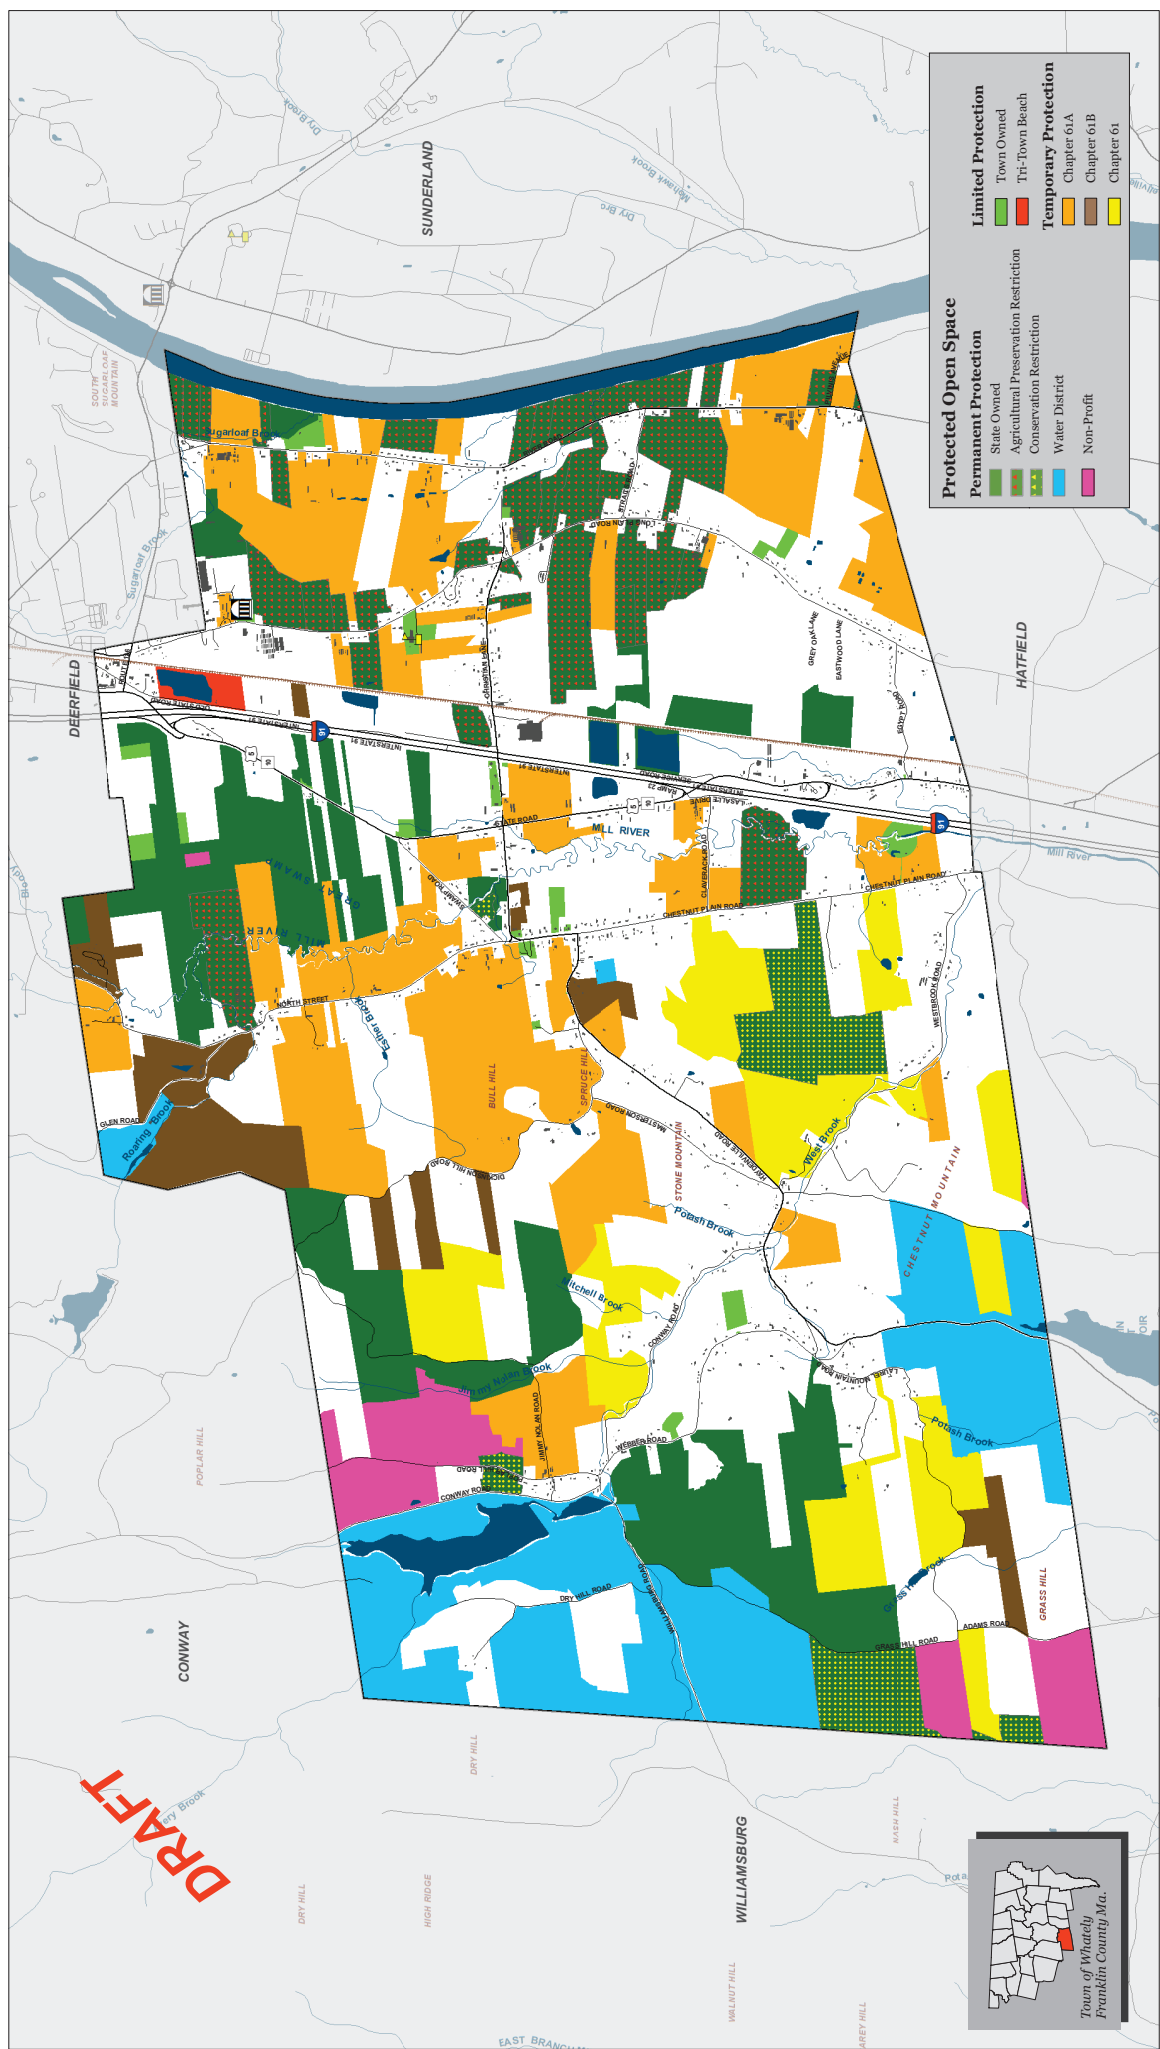

DRAFT

Protected Open Space	
State Owned	Limited Protection
Agricultural Preservation Restriction	Town Owned
Conservation Restriction	Tri-Town Beach
Water District	Temporary Protection
Non-Profit	Chapter 61A
	Chapter 61B
	Chapter 61

Town of Whately Open Space & Recreation Plan 2021

Open Space

Franklin Regional
Council of Governments